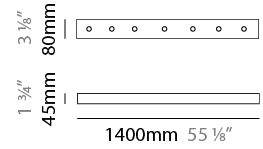

IO 7 LIGHT SUSPENSION

D101333

base number

1. To build a product code in our configurator select the specify button on the base model # product page
2. To build a manual product code on this datasheet choose from the options listed below in blue font and add the suffix to the base model #

GENERAL

Series: IO
Subseries: IO 7 Light
Brand: Quasar
Division: Design
Mounting Type: Suspension
Mounting Location: Ceiling
Subcategory: Pendant

PHYSICAL

Shape: Cylinder
Length (mm): 1400
Length (in): 55 7/8
Width (mm): 27
Width (in): 1 1/16
Height (mm): 150
Height (in): 5 7/8
Max. Overall Height (mm): 2150
Max. Overall Height (in): 84 3/8
Light Distribution: Downlight
Weight (kg): 7.3
Weight (lbs): 16.09
Fixture Finish: BPA
Fixture Material: Metal
Cable Details: 2000mm Cable

ELECTRICAL

Lamp Type: LED
Input Wattage (W): 21.7
Total Output Wattage (W): 18.9
Dimming: Tri-Mode (Non-Dimming and Phase Dimming (120Vac only) and 0-10V Dimming)
Driver Included: Yes
Driver Location: Integrated
Driver Type: Constant Current - Universal
Driver Class: Class 2
Input Voltage (V): 120 - 277
Constant Current (MA): 350
Upon Request: 0-10Vdc dimming / Phase dimming @120Vac only / 277Vac

LED

Number of LEDs: 7
Color Temperature (°K): 2700
Max. Delivered Lumen (lm): 1946
CRI: >90 CRI
Lamp Life (hrs): 50000

OPTICAL

RATINGS AND CERTIFICATIONS

Certified By: Certified for North American Standards
IP rating: IP20