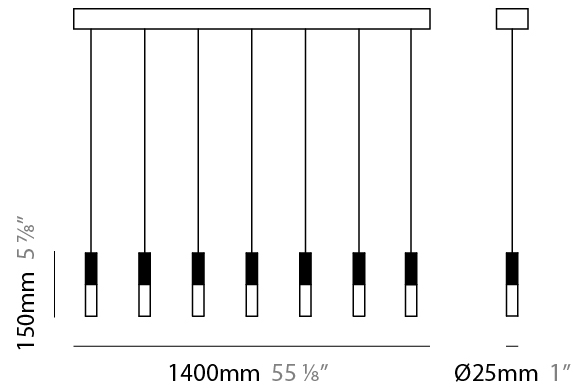

IO 7 LIGHT SUSPENSION

D101333

base number

1. To build a product code in our configurator select the specify button on the base model # product page
2. To build a manual product code on this datasheet choose from the options listed below in blue font and add the suffix to the base model #

GENERAL

Series: IO
Subseries: IO 7 Light
Brand: Quasar
Division: Design
Mounting Type: Suspension
Mounting Location: Ceiling
Subcategory: Pendant

PHYSICAL

Shape: Cylinder
Length (mm): 1400
Length (in): 55 7/8
Width (mm): 27
Width (in): 1 1/16
Height (mm): 150
Height (in): 5 7/8
Max. Overall Height (mm): 2150
Max. Overall Height (in): 84 3/8
Light Distribution: Downlight
Weight (kg): 7.3
Weight (lbs): 16.09
Fixture Finish: BPA
Fixture Material: Metal
Cable Details: 2000mm Cable

ELECTRICAL

Lamp Type: LED
Input Wattage (W): 21.7
Total Output Wattage (W): 18.9
Dimming: Tri-Mode (Non-Dimming and Phase Dimming (120Vac only) and 0-10V Dimming)
Driver Included: Yes
Driver Location: Integrated
Driver Type: Constant Current - Universal
Driver Class: Class 2
Input Voltage (V): 120 - 277
Constant Current (MA): 350
Upon Request: 0-10Vdc dimming / Phase dimming @120Vac only / 277Vac

LED

Number of LEDs: 7
Color Temperature (°K): 2700
Max. Delivered Lumen (lm): 1946
CRI: >90 CRI
Lamp Life (hrs): 50000

OPTICAL

RATINGS AND CERTIFICATIONS

Certified By: Certified for North American Standards
IP rating: IP20